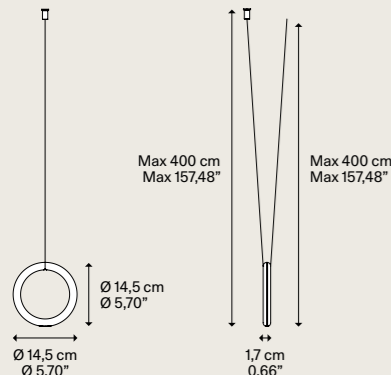

IVY V

Metal structure Montatura in metallo	Cable Cavo	Code Codice
● Matte Black - 9005 Nero Opaco - 9005	⊖ Black Nero	17820 2035U
● Extra Matte Champagne Champagne Extra Opaco	⊖ Black Nero	17820 4535U
● Terra Terra	⊖ Black Nero	17820 6735U

**Light source
Sorgente luminosa**

LED
3000 K
4 W
480 lm
350 mA
CRI 92
MacAdam 3-Step

LED included
LED incluso

Net weight 0,58 kg / Peso netto 1,27 lbs | Boxes Colli 1

IP20 Energy Saving Dim Triac ENEC

IVY V suspension lamps must only be installed on the single and central canopies below
Le lampade a sospensione IVY V devono essere installate solamente sui rosoni singoli e centrali di seguito