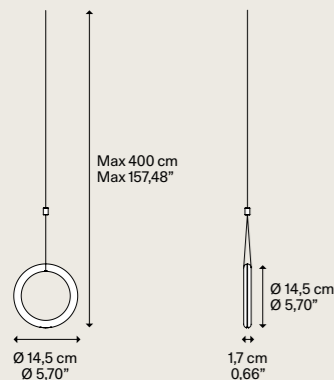

CATEGORY CLUSTER SUSPENSION LAMP

DESIGN Vittorio Massimo, 2022

IVY I

Metal structure Montatura in metallo	Cable Cavo	Code Codice
● Matte Black - 9005 Nero Opaco - 9005	⊖ Black Nero	17810 2035U
● Extra Matte Champagne Champagne Extra Opaco	⊖ Black Nero	17810 4535U
● Terra Terra	⊖ Black Nero	17810 6735U

**Light source
Sorgente luminosa**

LED
3000 K
4 W
480 lm
350 mA
CRI 92
MacAdam 3-Step

LED included
LED incluso

Net weight 0,50 kg / Peso netto 1,10 lbs | Boxes Colli 1

IP20 Energy Saving Dim Triac ENEC

Suspension lamps must be installed on a canopy ▶ P. 434-441
Le lampade a sospensione devono essere installate su rosone ▶ P. 434-441

CATEGORY CENTRAL CLUSTER SUSPENSION LAMP

DESIGN Vittorio Massimo, 2022