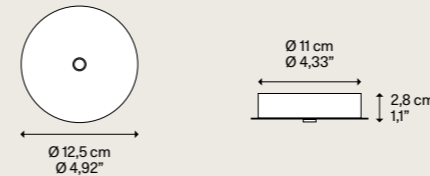

CATEGORY SINGLE CANOPY

Single

Net weight 0,40 kg / Peso netto 0,88 lbs | Boxes Colli 1 | Mounts directly to a 4" Standard J-Box

Description Descrizione	Metal structure Struttura in metallo	System Sistema	Code Codice
Single ceiling bracket standard size Rosone per lampada singola versione standard	● Matte Black - 9005 Nero Opaco - 9005	Single	R03L01 2000MU

IP20