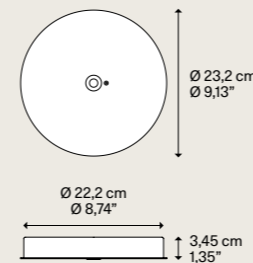

IP20

CATEGORY CENTRAL CANOPY

6 Lights Central

Net weight 0,58 kg / Peso netto 1,27 lbs | Boxes Colli 1

Description Descrizione	Metal structure Struttura in metallo	System Sistema	Code Codice
Central canopy max 6 suspension Driver included Rosone centrale max 6 sospensioni Driver incluso	● Matte Black - 9005 Nero Opaco - 9005	Cluster Central	R07L06 2000MU

IP20

CATEGORY CENTRAL CANOPY

12 Lights Central

Net weight 1,00 kg / Peso netto 2,20 lbs | Boxes Colli 1

Description Descrizione	Metal structure Struttura in metallo	System Sistema	Code Codice
Central canopy max 12 suspension Driver included Rosone centrale max 12 sospensioni Driver incluso	● Matte Black - 9005 Nero Opaco - 9005	Cluster Central	R07L12 2000MU